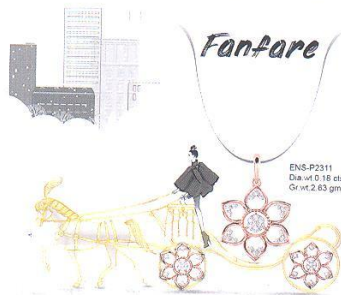

Be the Attention Seeker...

ENS-P2311
Dia wt: 0.18 cts
Gr wt: 2.83 gms

ENS-E2311
Dia wt: 0.16 cts
Gr wt: 3.39 gms